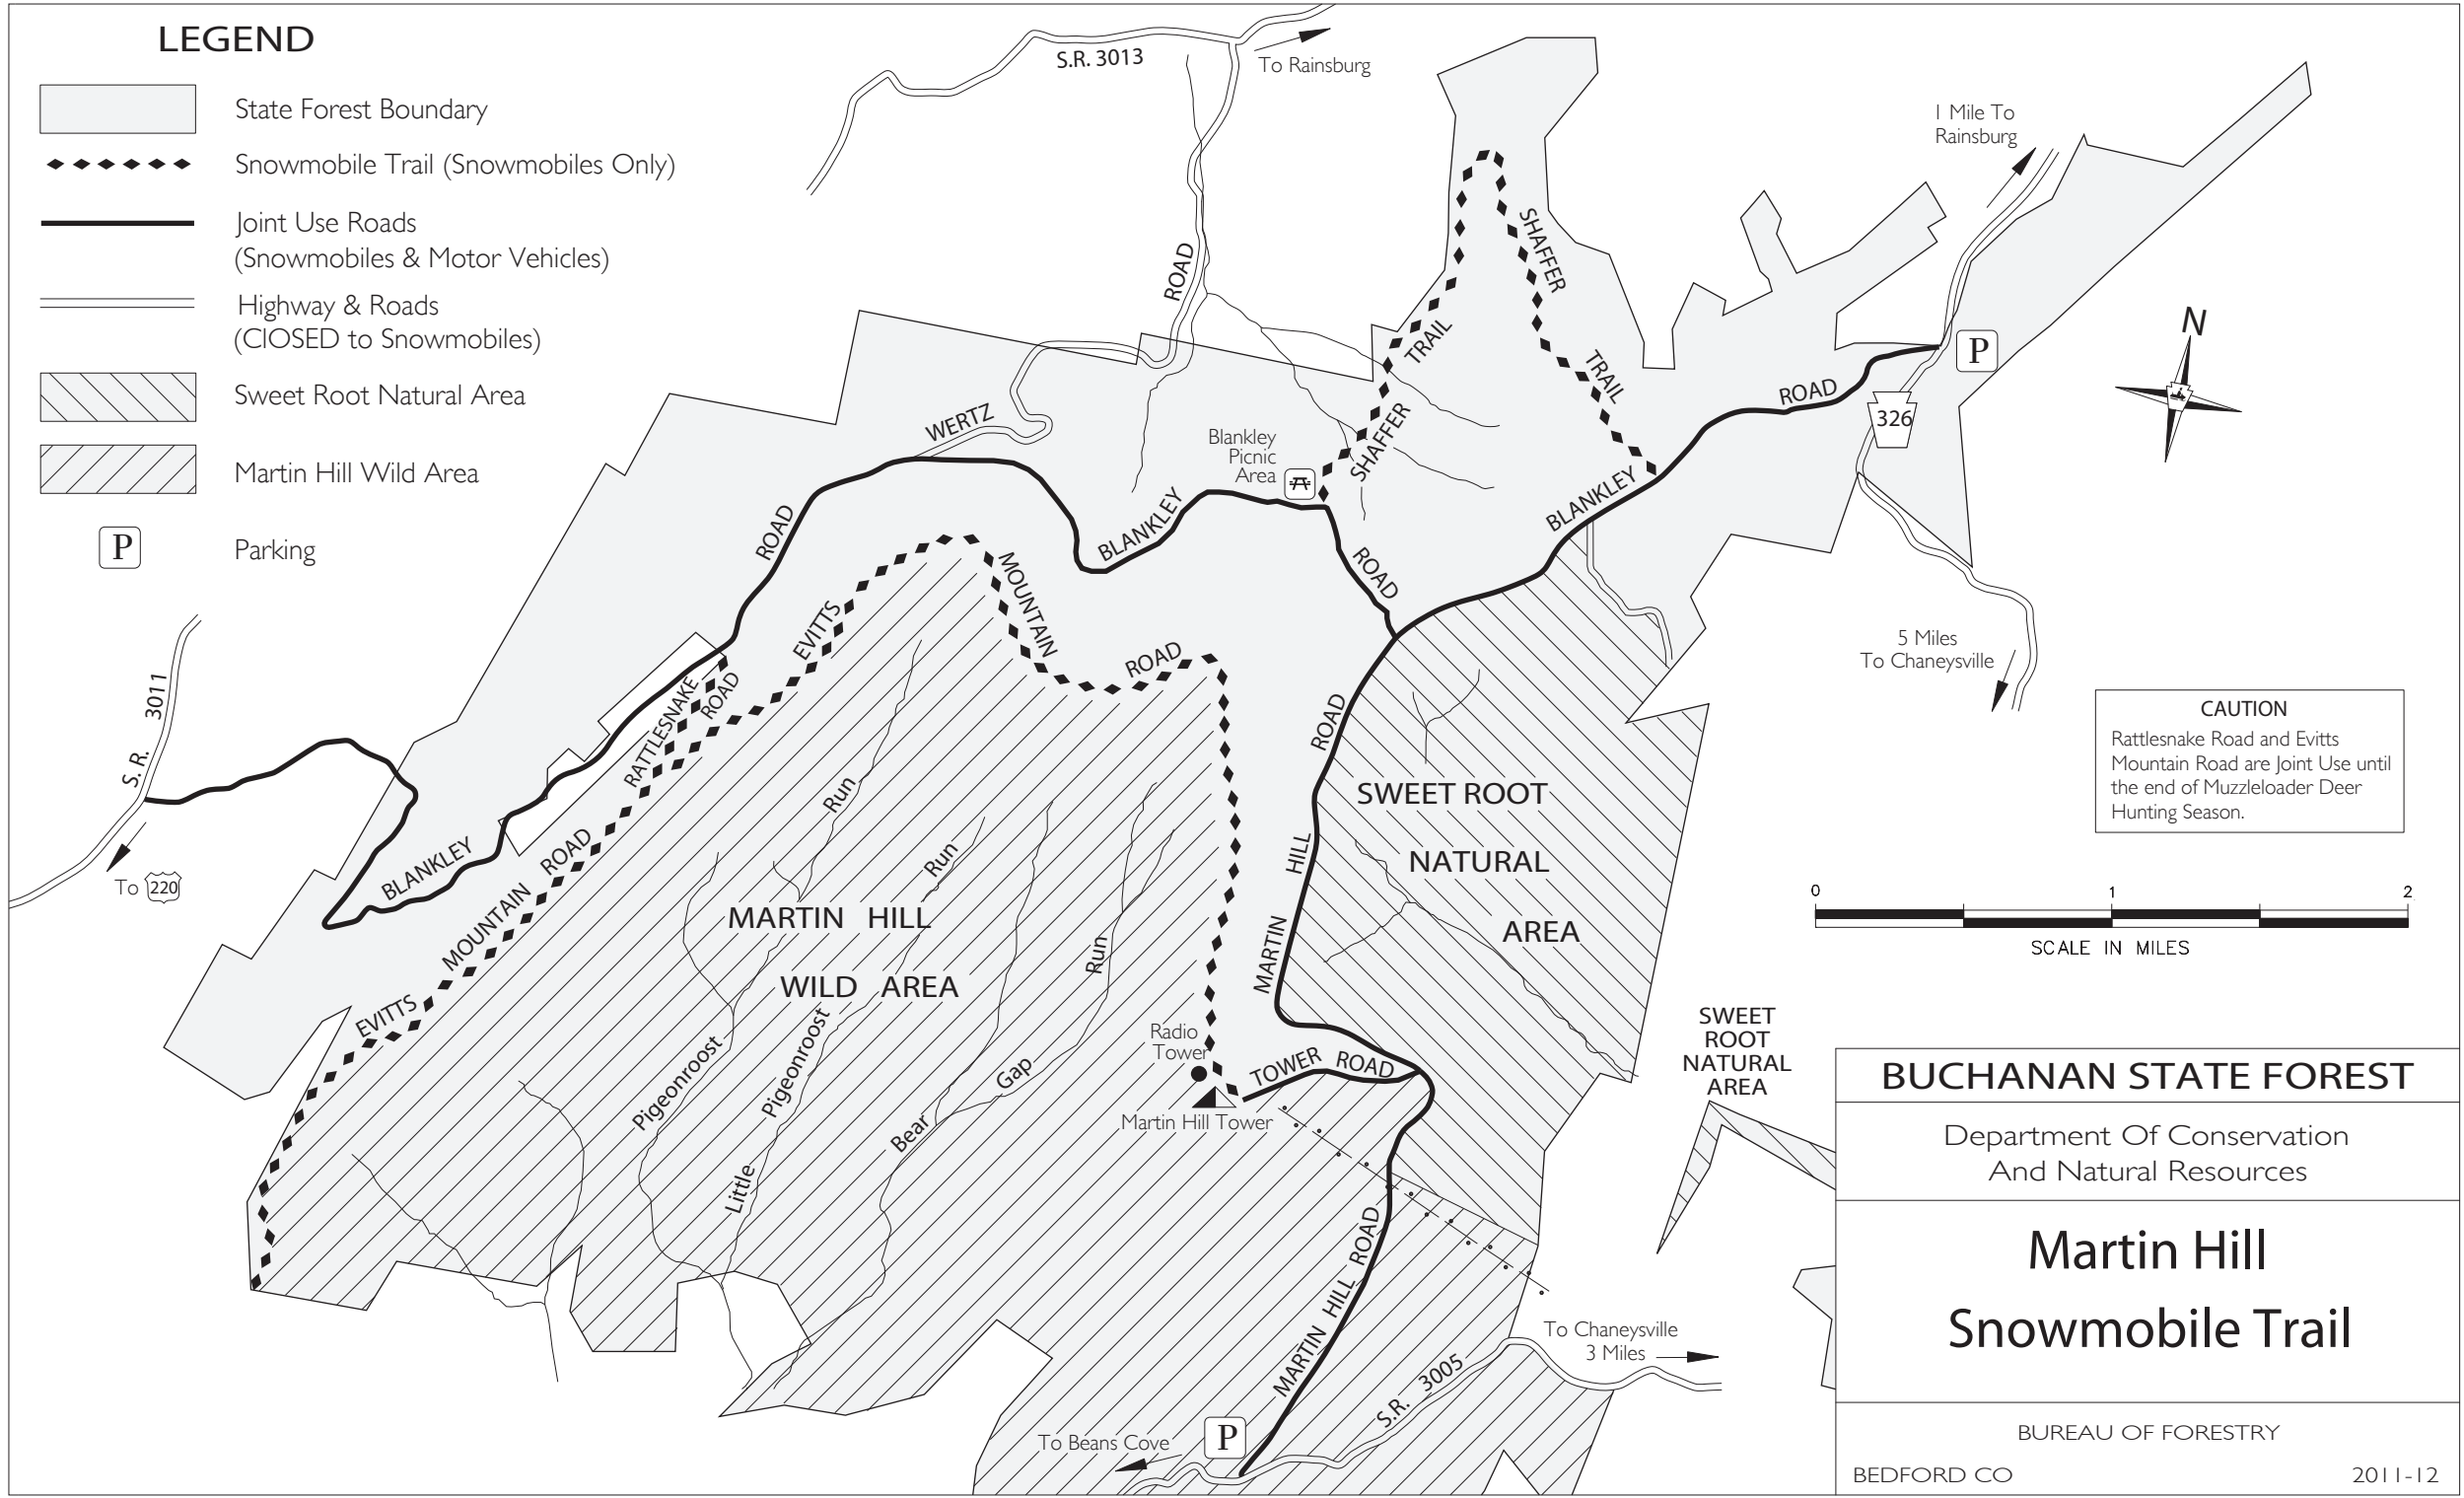

LEGEND

-  State Forest Boundary
-  Snowmobile Trail (Snowmobiles Only)
-  Joint Use Roads (Snowmobiles & Motor Vehicles)
-  Highway & Roads (CLOSED to Snowmobiles)
-  Sweet Root Natural Area
-  Martin Hill Wild Area
-  Parking

CAUTION
 Rattlesnake Road and Evitts Mountain Road are Joint Use until the end of Muzzleloader Deer Hunting Season.

BUCHANAN STATE FOREST
Department Of Conservation And Natural Resources
Martin Hill Snowmobile Trail
BUREAU OF FORESTRY
BEDFORD CO 2011-12