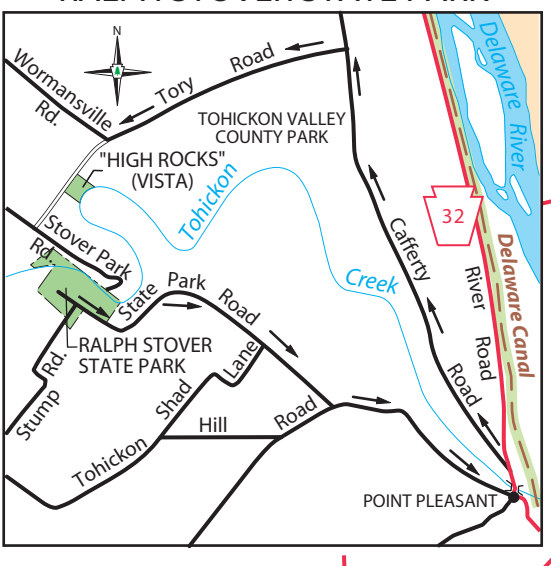

DELAWARE CANAL STATE PARK

EASTON

NORTHAMPTON COUNTY
BUCKS COUNTY

RALPH STOVER STATE PARK

NEW JERSEY

NEW HOPE

- LEGEND**
- Park Office
 - Picnic Area
 - Restrooms
 - Boat Launch
 - Canoe Access to River
 - Amphitheater
 - Delaware Canal and Raritan Canal Trail
 - Caution, Trail Obstruction
 - Delaware Canal State Park (PA)
 - Delaware and Raritan Canal State Park (NJ)

SCALE: 1" = APPROX. 2.0 MILES