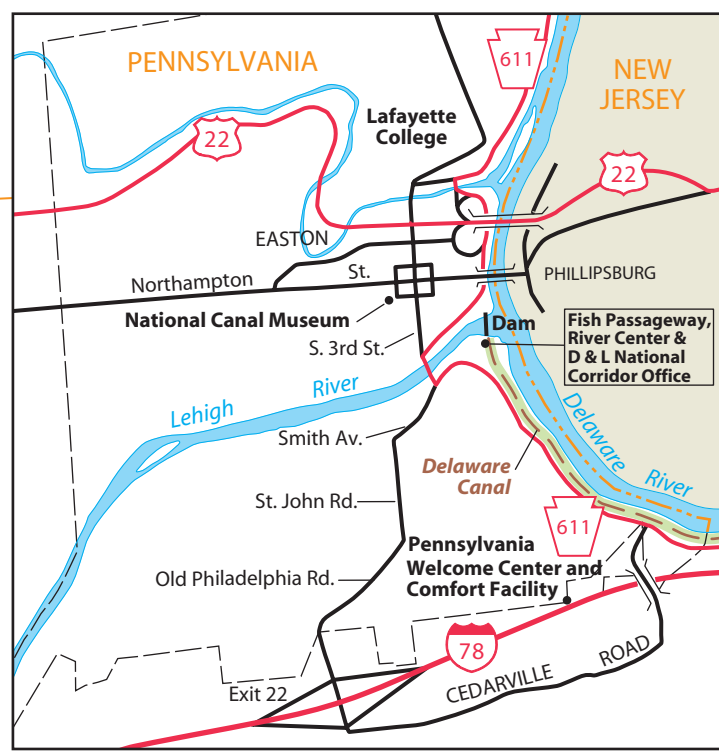

DELAWARE CANAL STATE PARK

EASTON

NORTHAMPTON COUNTY
BUCKS COUNTY

RALPH STOVER STATE PARK

NEW JERSEY

NEW HOPE

- LEGEND**
- Park Office
 - Picnic Area
 - Restrooms
 - Boat Launch
 - Canoe Access to River
 - Amphitheater
 - Delaware Canal and Raritan Canal Trail
 - Caution, Trail Obstruction
 - Delaware Canal State Park (PA)
 - Delaware and Raritan Canal State Park (NJ)

SCALE: 1" = APPROX. 2.0 MILES