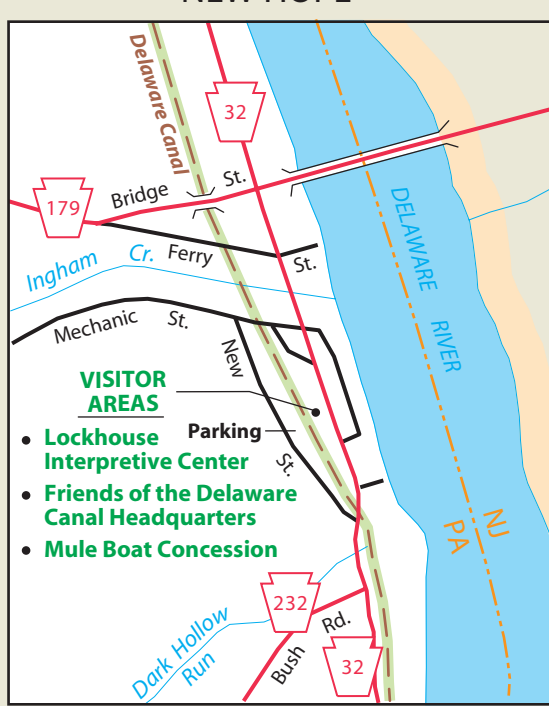

DELAWARE CANAL STATE PARK

EASTON

NORTHAMPTON COUNTY
BUCKS COUNTY

RALPH STOVER STATE PARK

NEW JERSEY

NEW HOPE

- LEGEND**
- Park Office
 - Picnic Area
 - Restrooms
 - Boat Launch
 - Canoe Access to River
 - Amphitheater
 - Delaware Canal and Raritan Canal Trail
 - Caution, Trail Obstruction
 - Delaware Canal State Park (PA)
 - Delaware and Raritan Canal State Park (NJ)

SCALE: 1" = APPROX. 2.0 MILES