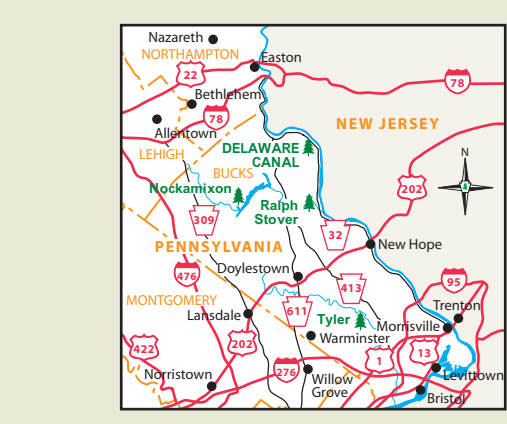

DELAWARE CANAL STATE PARK

EASTON

NORTHAMPTON COUNTY
BUCKS COUNTY

RALPH STOVER STATE PARK

NEW JERSEY

NEW HOPE

- LEGEND**
- Park Office
 - Picnic Area
 - Restrooms
 - Boat Launch
 - Canoe Access to River
 - Amphitheater
 - Delaware Canal and Raritan Canal Trail
 - Caution, Trail Obstruction
 - Delaware Canal State Park (PA)
 - Delaware and Raritan Canal State Park (NJ)

SCALE: 1" = APPROX. 2.0 MILES