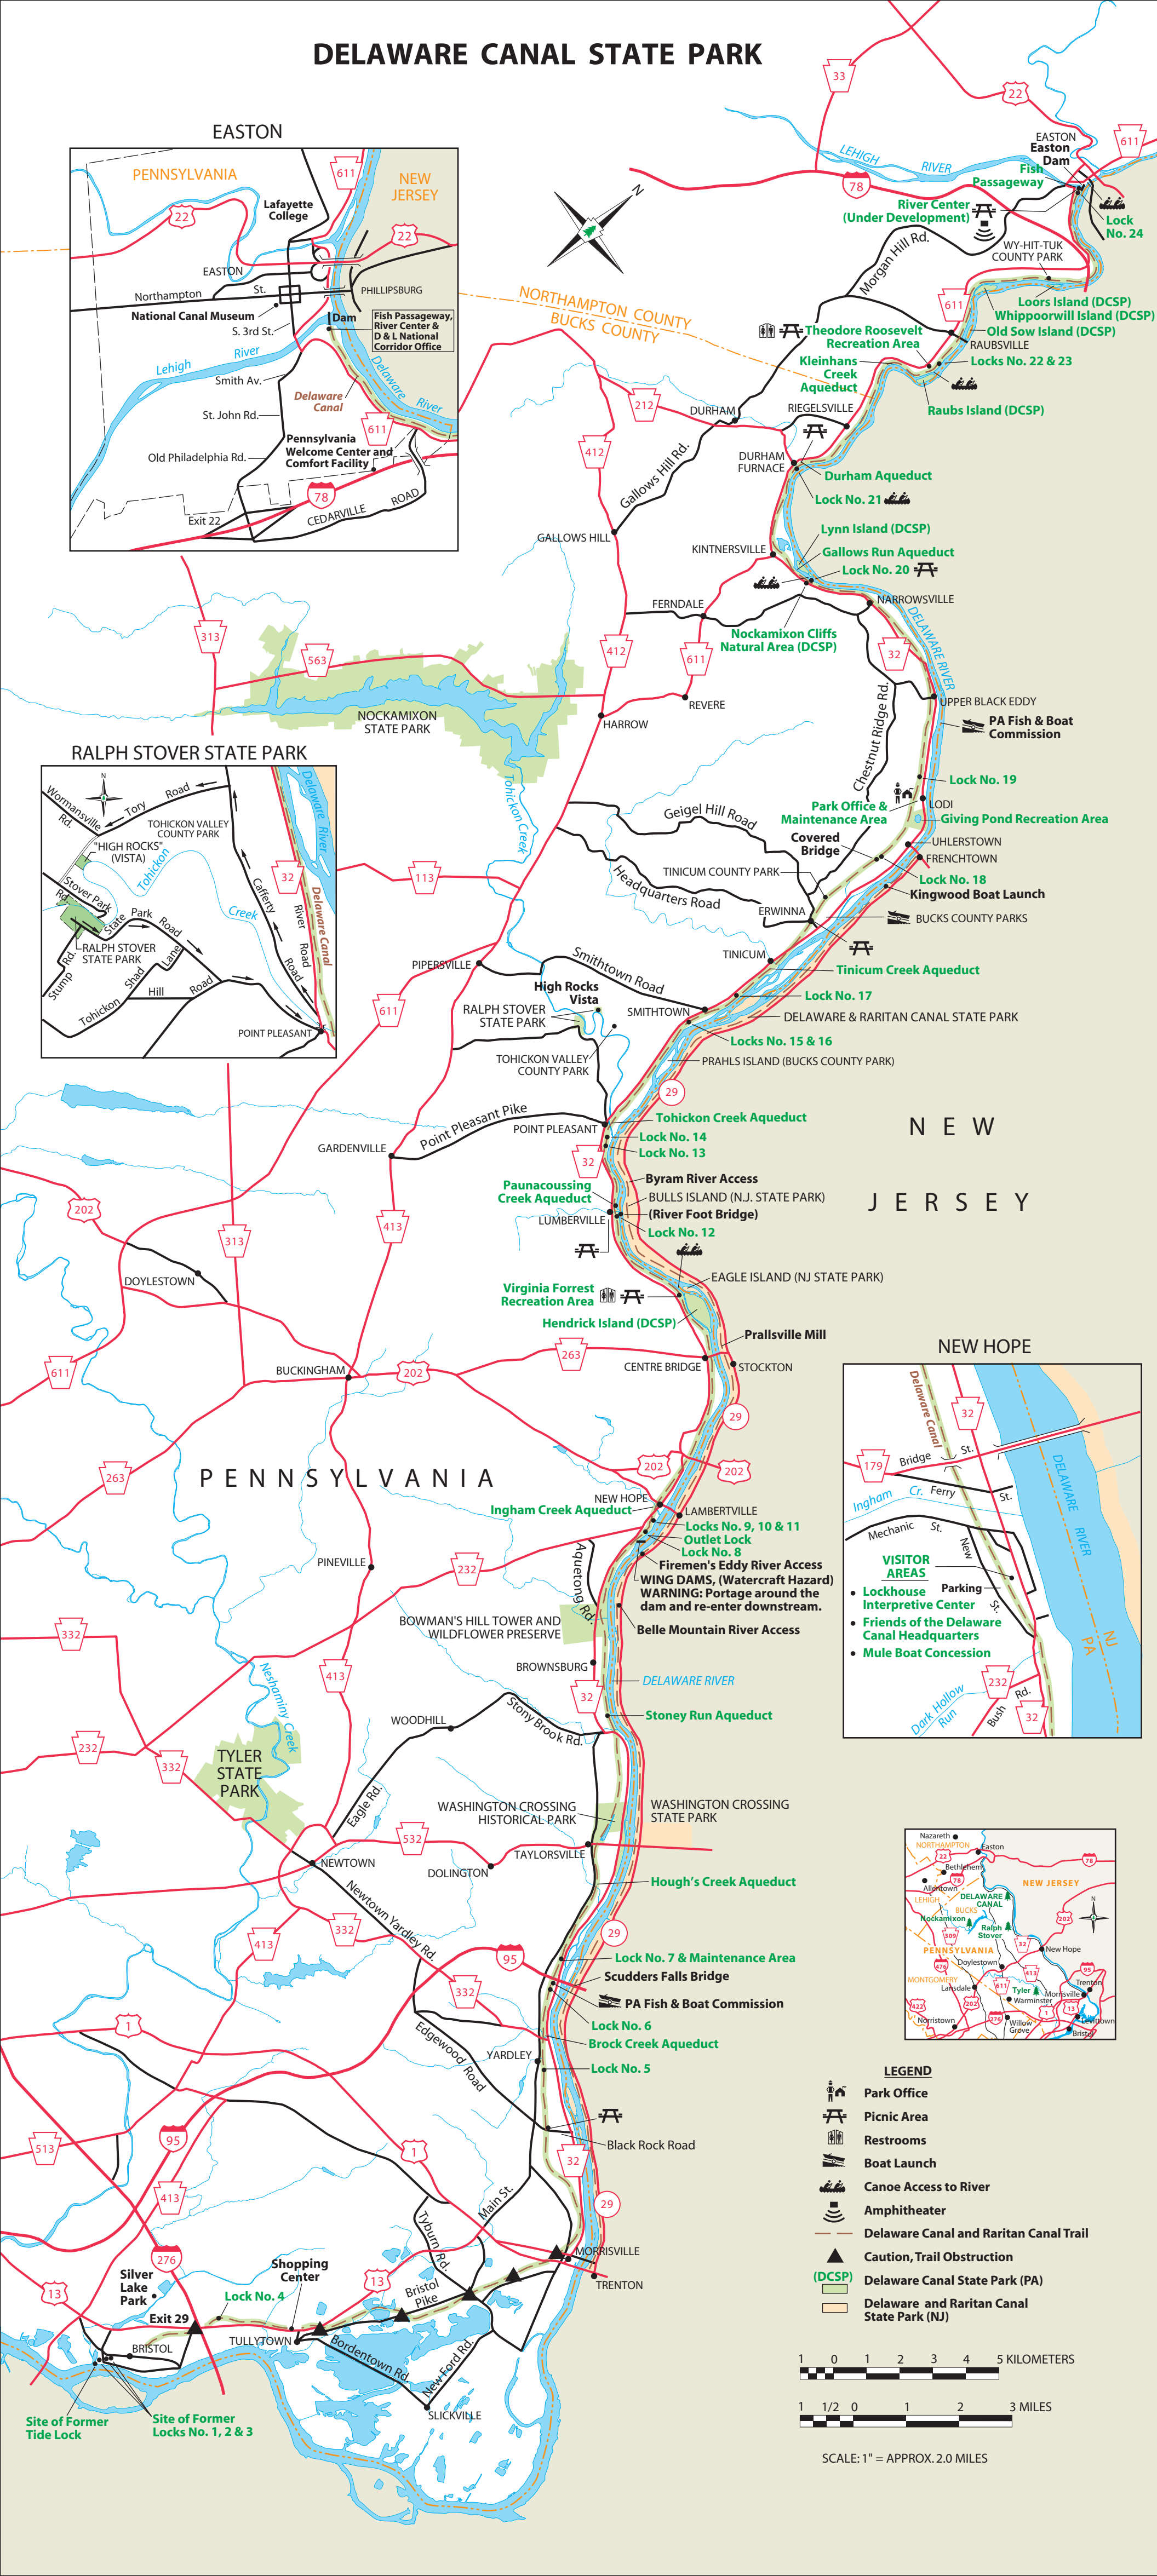

DELAWARE CANAL STATE PARK

EASTON

NORTHAMPTON COUNTY
BUCKS COUNTY

RALPH STOVER STATE PARK

NEW JERSEY

NEW HOPE

- LEGEND**
- Park Office
 - Picnic Area
 - Restrooms
 - Boat Launch
 - Canoe Access to River
 - Amphitheater
 - Delaware Canal and Raritan Canal Trail
 - Caution, Trail Obstruction
 - Delaware Canal State Park (PA)
 - Delaware and Raritan Canal State Park (NJ)

SCALE: 1" = APPROX. 2.0 MILES