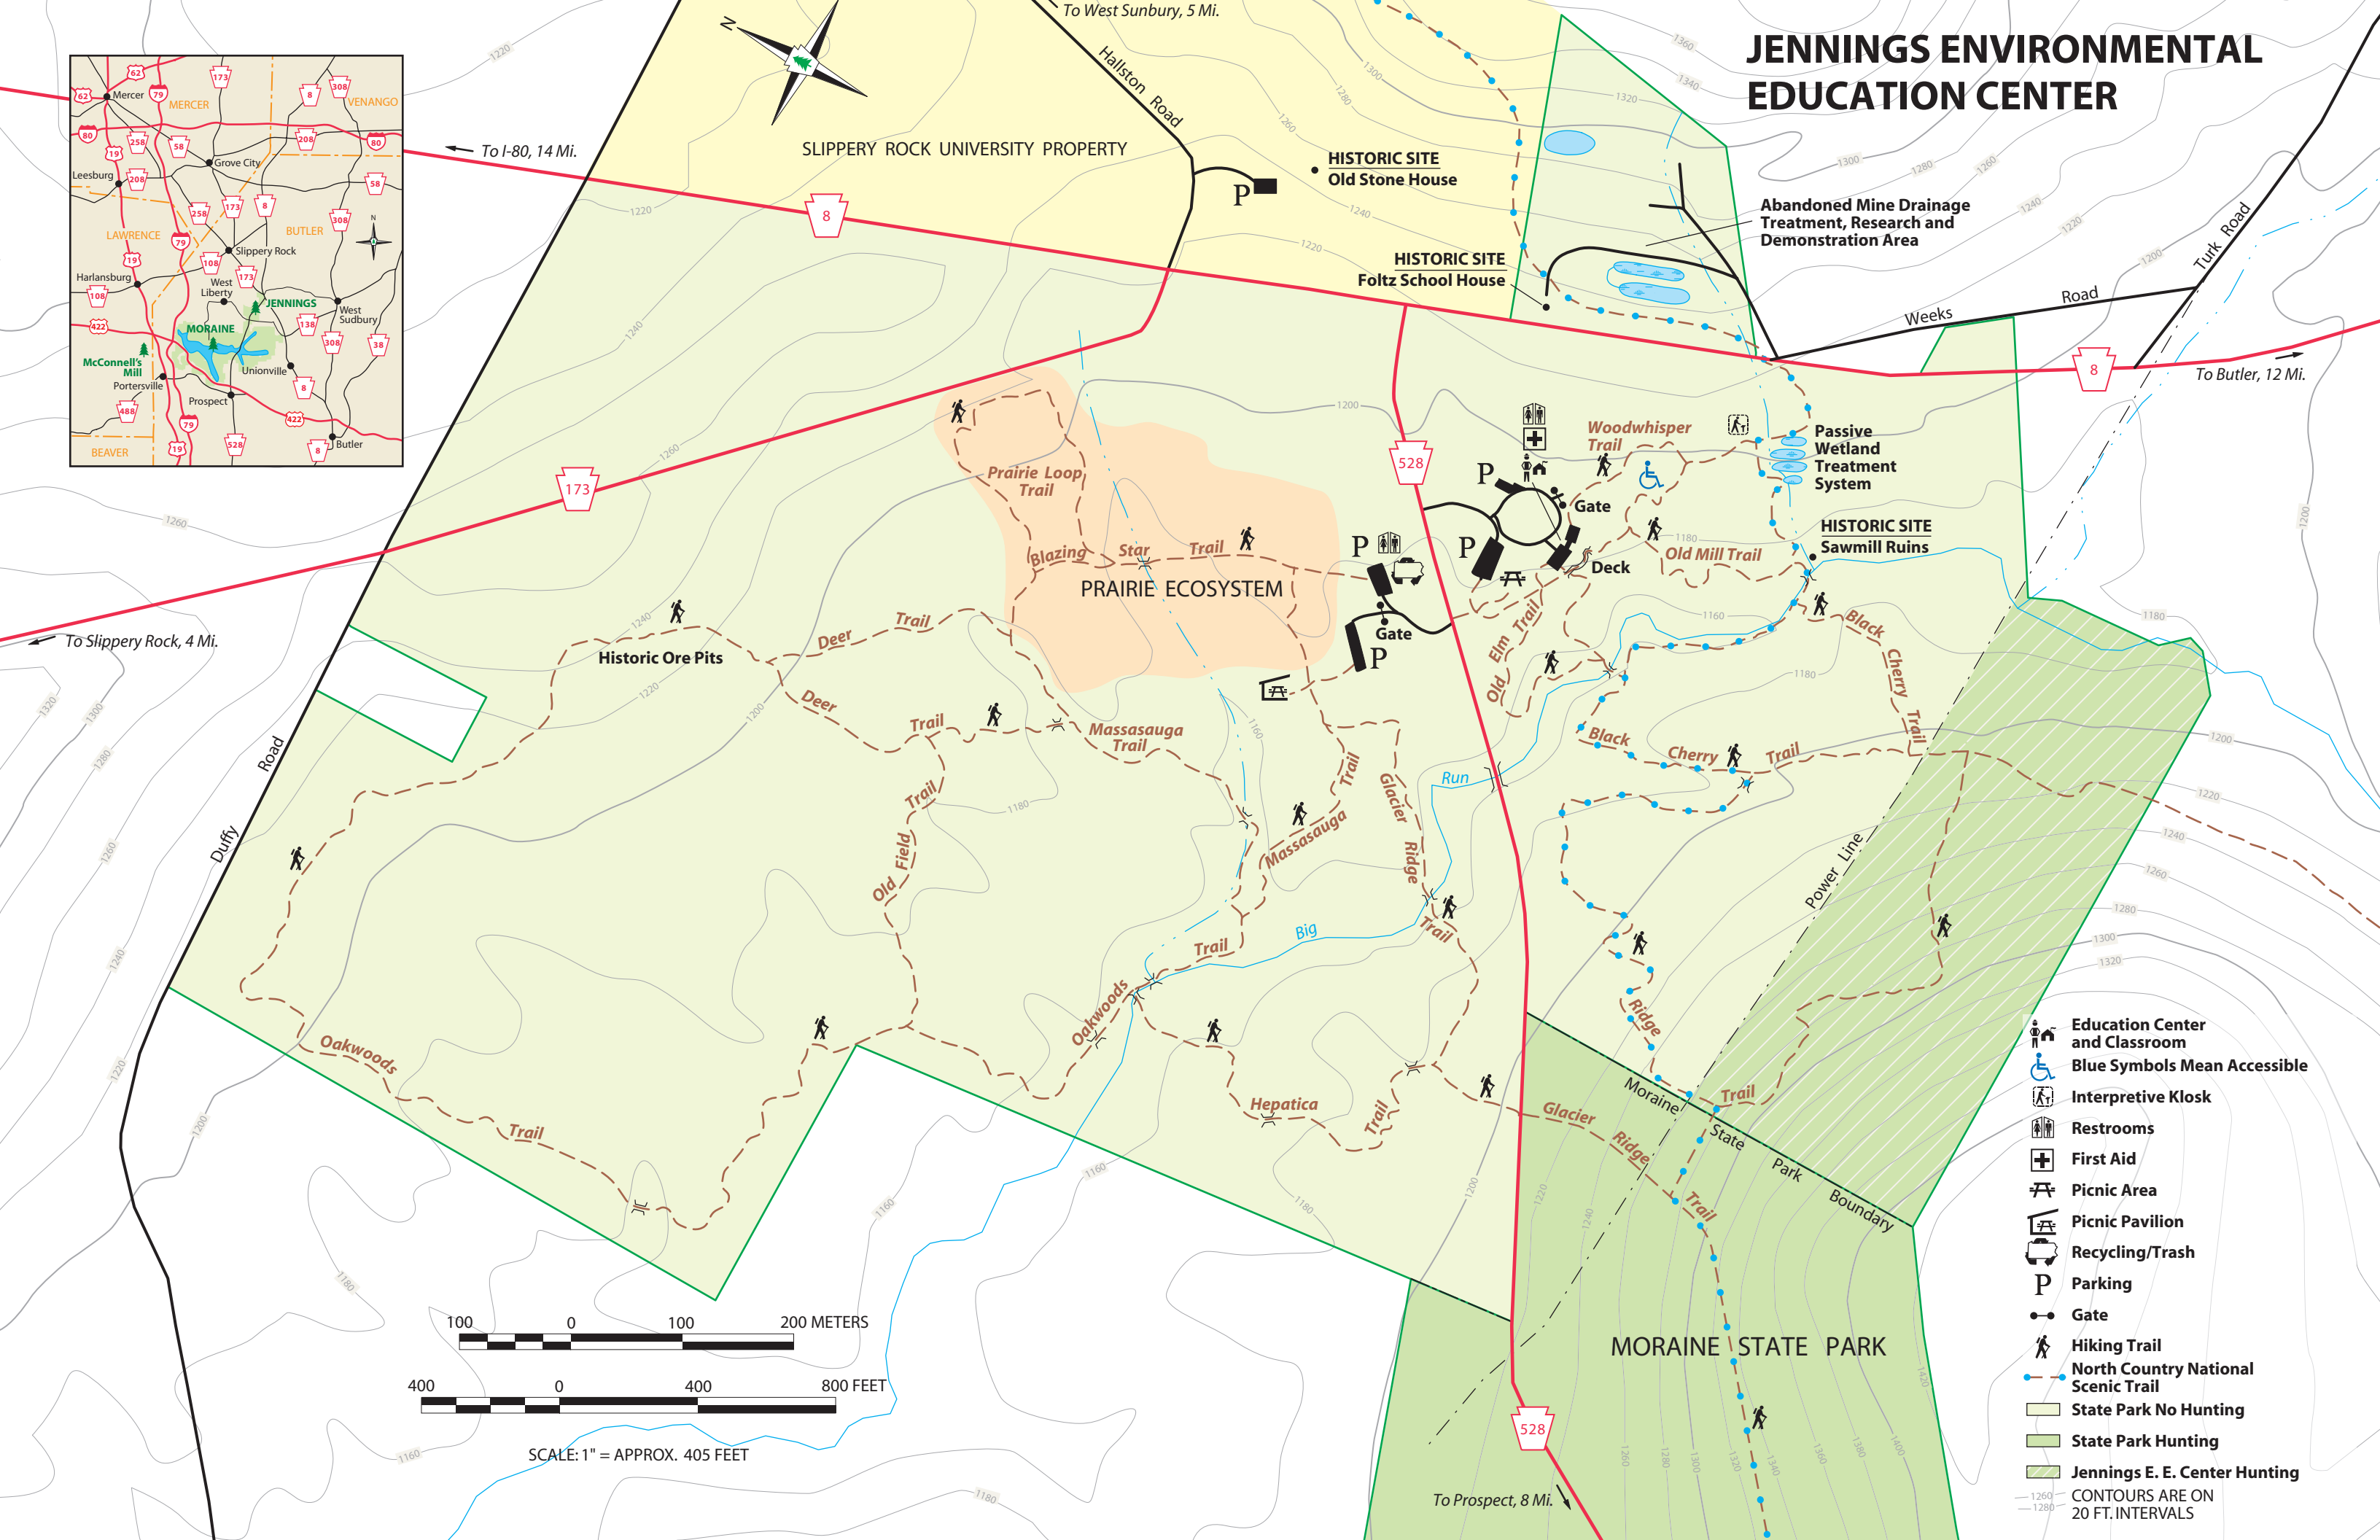

JENNINGS ENVIRONMENTAL EDUCATION CENTER

- Education Center and Classroom
- Blue Symbols Mean Accessible
- Interpretive Kiosk
- Restrooms
- First Aid
- Picnic Area
- Picnic Pavilion
- Recycling/Trash
- Parking
- Gate
- Hiking Trail
- North Country National Scenic Trail
- State Park No Hunting
- State Park Hunting
- Jennings E. E. Center Hunting
- CONTOURS ARE ON 20 FT. INTERVALS