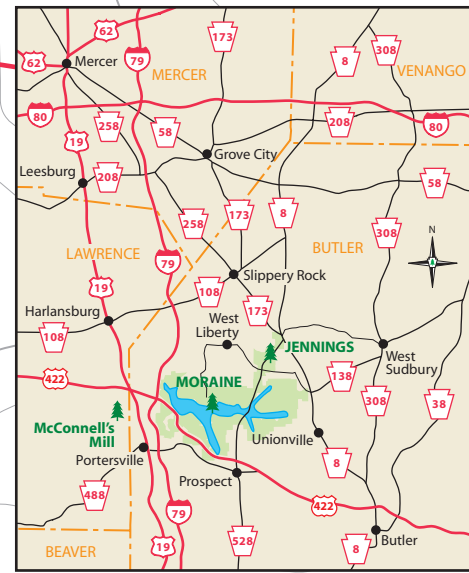

JENNINGS ENVIRONMENTAL EDUCATION CENTER

- Education Center and Classroom
- Blue Symbols Mean Accessible
- Interpretive Kiosk
- Restrooms
- First Aid
- Picnic Area
- Picnic Pavilion
- Recycling/Trash
- Parking
- Gate
- Hiking Trail
- North Country National Scenic Trail
- State Park No Hunting
- State Park Hunting
- Jennings E. E. Center Hunting
- CONTOURS ARE ON 20 FT. INTERVALS