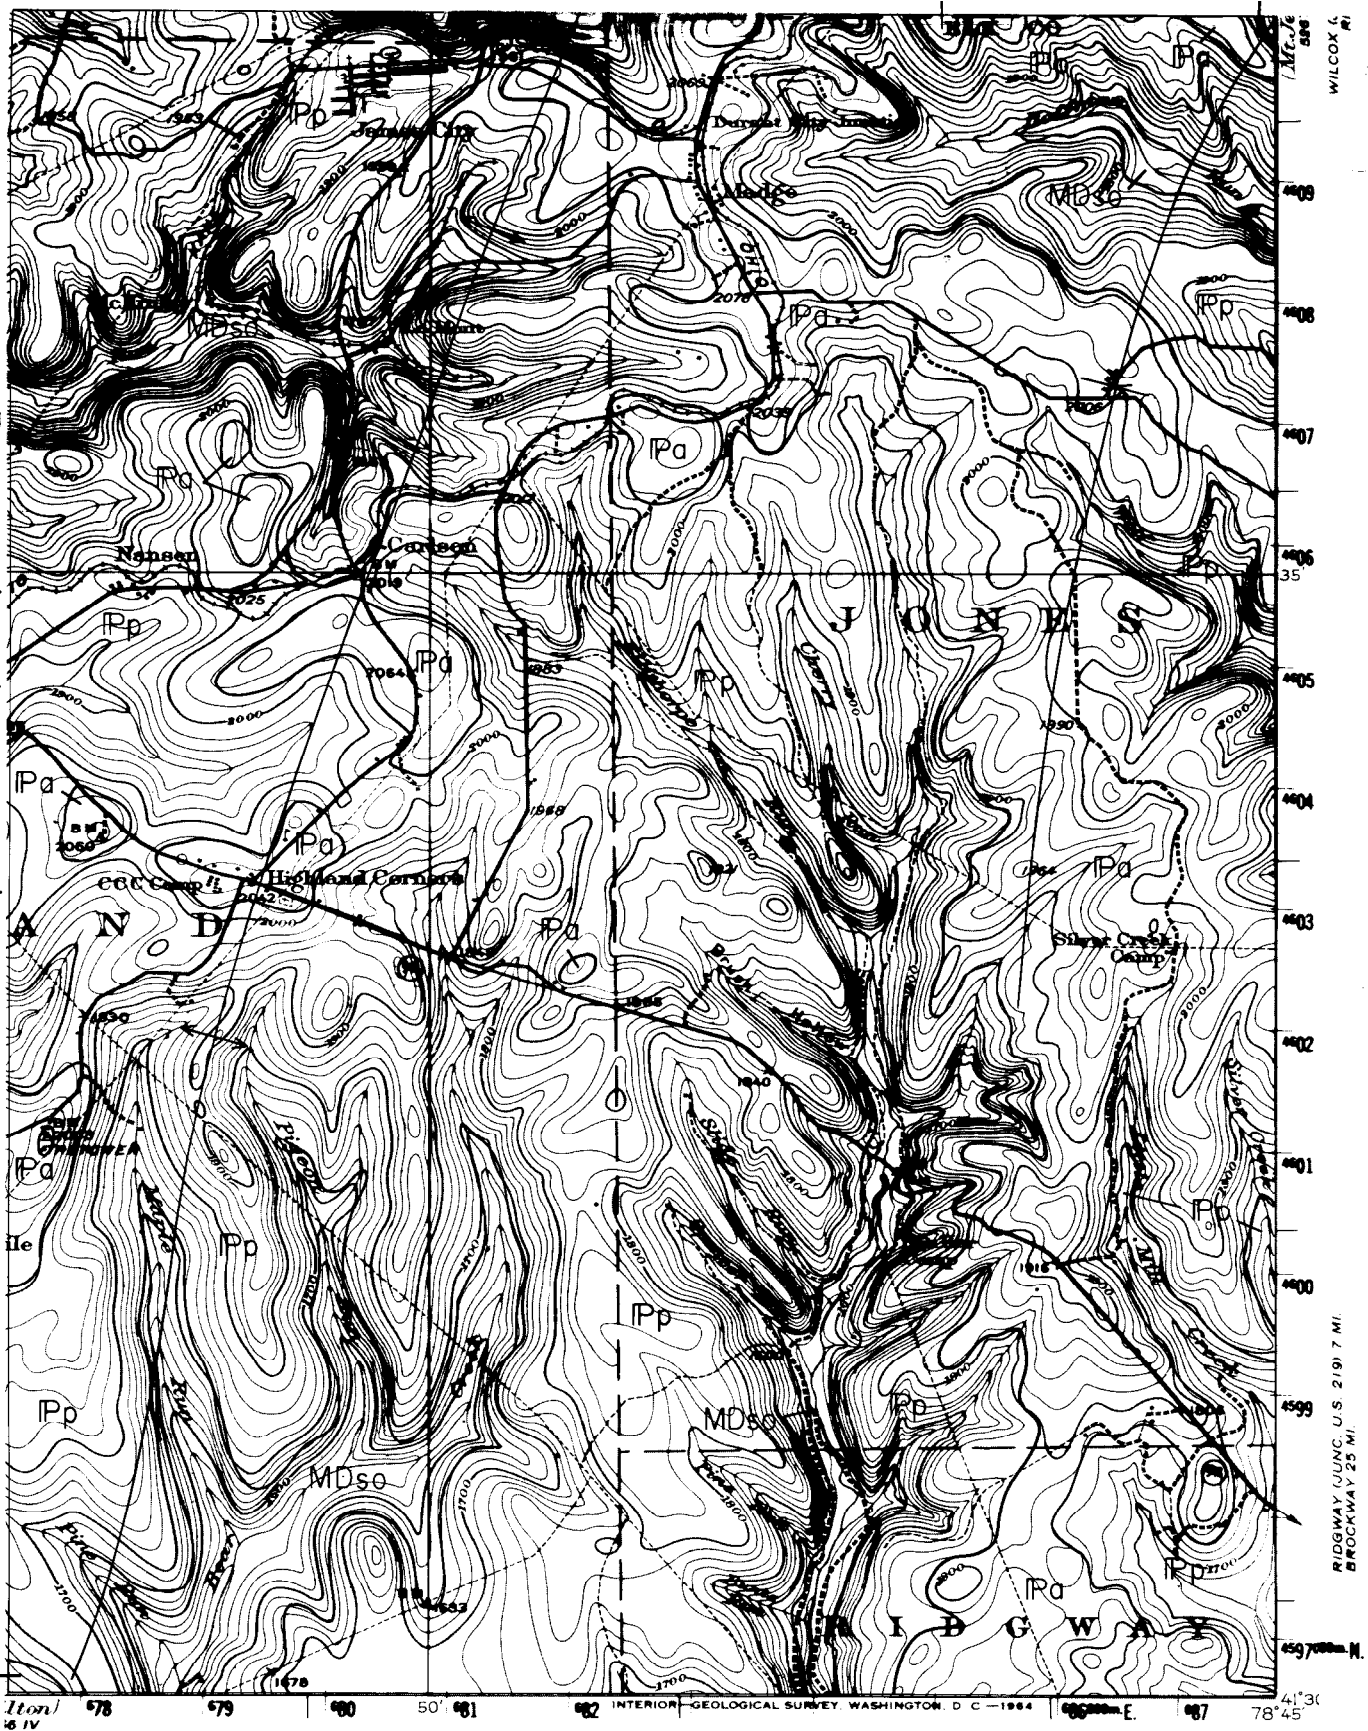

SOURCE

Based on 1960 state map compilation sheet.

EXPLANATION

- IPa Allegheny Gp.
- IPp Pottsvi Ile Gp.
- MDso Shenango Fm. through Oswayo Fm., undiv.

NOTE: Reliability of contacts is poor.

SCALE 1:62500

Compiled by W. E. EDMUNDS, 1977

KANE 15' (SE)